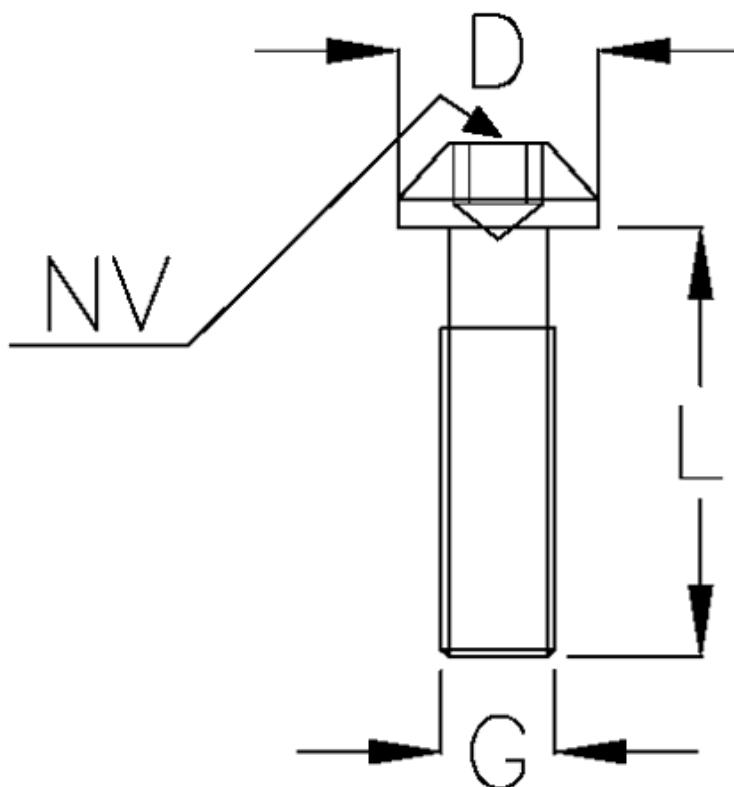

Article number: 0581421033

Description: Hepco MCS 1-242-1033
Connection Screw M5x25

Measures

D = 10.5

G = M5

L = 25

NV = 4